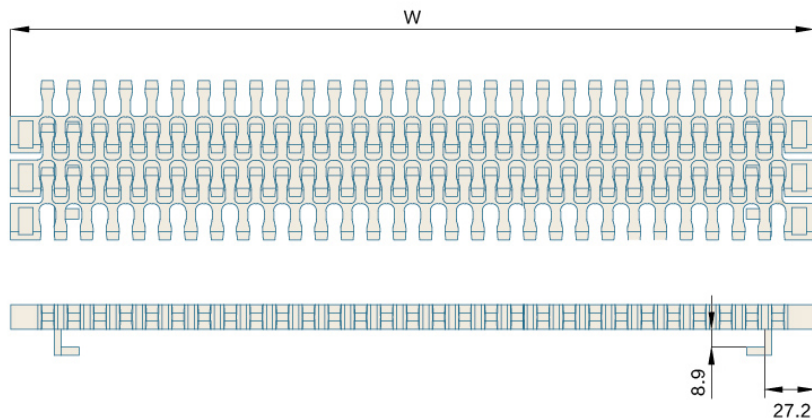

Har2400 Series Flush Grid With Conner Track

MODULAR BELT

MODULAR BELT 2400 Series

P=25.4mm, T=13mm

OPEN AREA:42%

节距 Pitch	网链材质 Material	颜色 Color	转弯系数 Turn Radius
25.4mm	POM	白色/White 蓝色/Blue	2.5
25.4mm	PP	白色/White	2.5

挡板高度 Cleat Height	50mm	材质 Material	重量 Weight(KG/SQ)	工作负荷 Working Capacity(N/M)
裙边高度 Side Apron Height	50mm	POM	8.7	26000
穿销材质 Pin Material	PP/NYLON/PBT DIAMETER:4.5mm	PP	6.0	15000

可选宽度 Available Width

塑料缩水率引致的正常误差：正负差距 ±3(mm) The normal error caused by the shrinkage of plastic: ±3(mm)

单片宽度 (Bulk Pieces Width)	组合宽度 (Assemble Width)
250mm	—
非标宽度 Nonstandard Width	非标定制前请和本公司联系 PLS Contact Hairise Confirm Width Before Booking

链轮 Sprocket	护栏 Guide	其余配件 Component
S44-S45	R01-R42	C01-C57