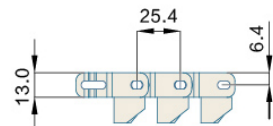

Har2400 Series Flush Grid With Conner Track

MODULAR BELT

MODULAR BELT 2400 Series

P=25.4mm, T=13mm

OPEN AREA:42%

节距 Pitch	网链材质 Material	颜色 Color	转弯系数 Turn Radius
25.4mm	POM	白色/White 蓝色/Blue	2.5
25.4mm	PP	白色/White	2.5

挡板高度 Cleat Height	50mm	材质 Material	重量 Weight(KG/SQ)	工作负荷 Working Capacity(N/M)
裙边高度 Side Apron Height	50mm	POM	8.7	26000
穿销材质 Pin Material	PP/NYLON/PBT DIAMETER:4.5mm	PP	6.0	15000

可选宽度 Available Width

塑料缩水率引致的正常误差：正负差距 ±3(mm) The normal error caused by the shrinkage of plastic: ±3(mm)

单片宽度 (Bulk Pieces Width)	组合宽度 (Assemble Width)
250mm	—
非标宽度 Nonstandard Width	非标定制前请和本公司联系 PLS Contact Hairise Confirm Width Before Booking

链轮 Sprocket	护栏 Guide	其余配件 Component
S44-S45	R01-R42	C01-C57