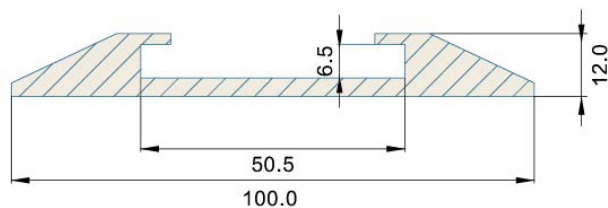

HarH621 Series Guide Rails

HarH621型大C护栏

型号 Type	材质 Material	颜色 Color	重量 Weight (KG/M)
HarH621	PE+Aluminum	Green	1.2

Remark: this type product is 3m/PC.